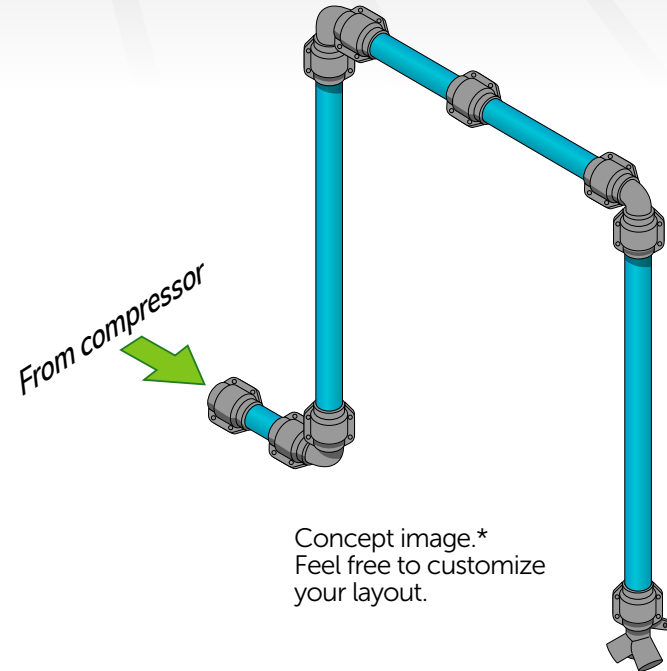

1-Station Component List

QTY	DESCRIPTION
6	7' lengths of 1" blue aluminum pipe
3	5' lengths of 1" blue aluminum pipe
4	1" union connectors
10	1" pipe mounting clips
3	1" elbow connectors
1	1" outlet station with two 1/2" female NPT ports
1	1" pipe to 3/4" male NPT adapter (for compressor connection)

Concept image.*
Feel free to customize
your layout.

Visit www.airpipeusa.com for instructions and How-To videos

* Additional pipe, fittings, valves, and quick disconnects are available to add to your system. Contact AIRpipe for more information. We're available to help design your system.